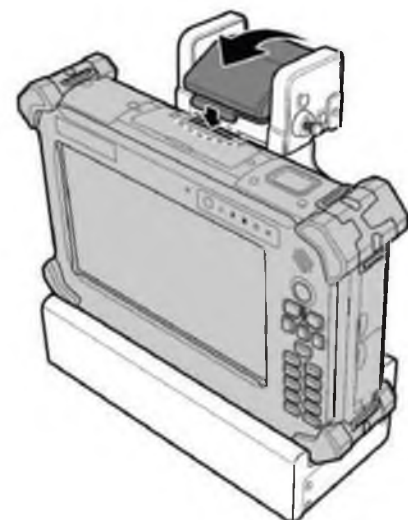

единый адрес: dbk@nt-rt.ru

Docking the Tablet PC

durabook.nt-rt.ru

Product Overview

No.	Item
	Latch
	Guide-Pins
	Terminal
4	Latch bar (with key slot)(Optional)
5	Mounting holes for VESA mount
	USB Ports
	Serial port (RS-232)
	LAN (RJ-45) port
	DC-in jack
10	GPS

*Please contact dealer for appropriate adapter

Installing VESA Mount Plate

Align the plate mounting holes with the holes at the back of the docking station as shown in the illustration. Then secure it with the four included screws.

Docking the Tablet PC

1. Align the Tablet PC by the guide-pins and terminal contact and then place the Tablet PC slantly onto the docking cradle.
2. To secure the Tablet PC in place, pull the latch forward until it is fully engaged.