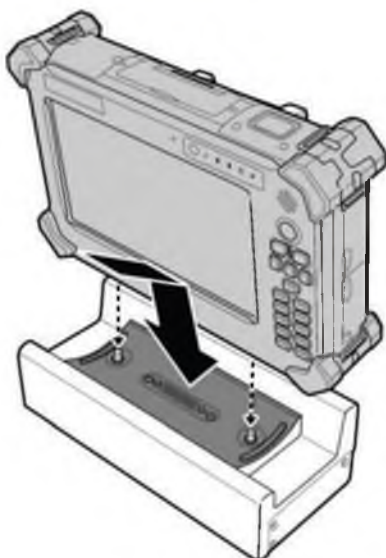

единый адрес: dbk@nt-rt.ru

Docking the Tablet PC

durabook.nt-rt.ru

Product Overview

No.	Item
	Latch
	Guide-Pins
	Terminal
4	Latch bar (with key slot)(Optional)
5	Mounting holes for VESA mount
	USB Ports
	Serial port (RS-232)
	LAN (RJ-45) port
	DC-in jack
10	GPS

*Please contact dealer for appropriate adapter

Installing VESA Mount Plate

Align the plate mounting holes with the holes at the back of the docking station as shown in the illustration. Then secure it with the four included screws.

Docking the Tablet PC

1. Align the Tablet PC by the guide-pins and terminal contact and then place the Tablet PC slantly onto the docking cradle.
2. To secure the Tablet PC in place, pull the latch forward until it is fully engaged.

Connecting with Other Devices

Use the Docking Cradle connectors to connect the power, Internet, and other computer peripherals such as serial port devices, GPS, and USB peripheral devices.

If you mount the docking cradle on the VESA mount, you can attach the cable clamp on the bottom of the cradle to manage all connection cables.