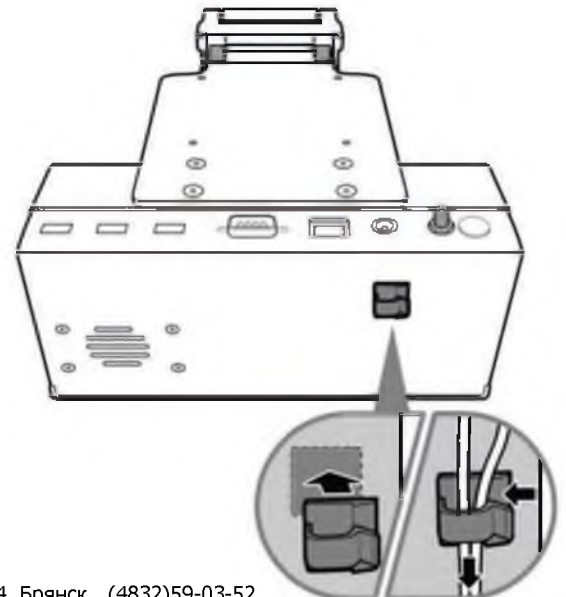

*Please contact dealer for appropriate adapter

Installing VESA Mount Plate

Align the plate mounting holes with the holes at the back of the docking station as shown in the illustration. Then secure it with the four included screws.

Docking the Tablet PC

1. Align the Tablet PC by the guide-pins and terminal contact and then place the Tablet PC slantly onto the docking cradle.
2. To secure the Tablet PC in place, pull the latch forward until it is fully engaged.

Locking the Latch (Optional)

Fully push the latch bar into position to ensure the latch is tightly secured.

To unlock, insert the latch bar key and turn it clockwise until a "click" is heard, indicating the latch bar is released. Then, remove the key from the key slot.

Connecting with Other Devices

Use the Docking Cradle connectors to connect the power, Internet, and other computer peripherals such as serial port devices, GPS, and USB peripheral devices.

If you mount the docking cradle on the VESA mount, you can attach the cable clamp on the bottom of the cradle to manage all connection cables.