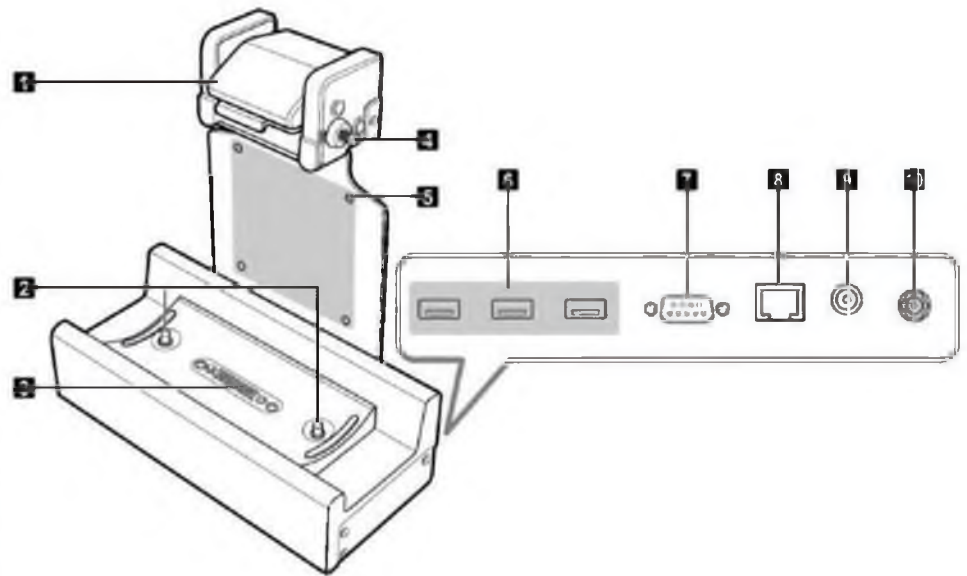

единый адрес: dbk@nt-rt.ru

Docking the Tablet PC

durabook.nt-rt.ru

Product Overview

No.	Item
	Latch
	Guide-Pins
	Terminal
4	Latch bar (with key slot)(Optional)
5	Mounting holes for VESA mount
	USB Ports
	Serial port (RS-232)
	LAN (RJ-45) port
	DC-in jack
10	GPS

*Please contact dealer for appropriate adapter

Installing VESA Mount Plate

Align the plate mounting holes with the holes at the back of the docking station as shown in the illustration. Then secure it with the four included screws.

Docking the Tablet PC

1. Align the Tablet PC by the guide-pins and terminal contact and then place the Tablet PC slantly onto the docking cradle.
2. To secure the Tablet PC in place, pull the latch forward until it is fully engaged.

Connecting with Other Devices

Use the Docking Cradle connectors to connect the power, Internet, and other computer peripherals such as serial port devices, GPS, and USB peripheral devices.

If you mount the docking cradle on the VESA mount, you can attach the cable clamp on the bottom of the cradle to manage all connection cables.