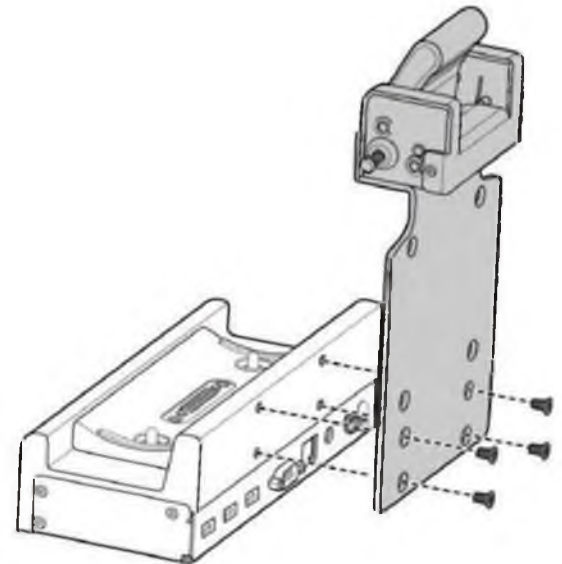

единый адрес: dbk@nt-rt.ru

Docking the Tablet PC

durabook.nt-rt.ru

Product Overview

No.	Item
	Latch
	Guide-Pins
	Terminal
4	Latch bar (with key slot)(Optional)
5	Mounting holes for VESA mount
	USB Ports
	Serial port (RS-232)
	LAN (RJ-45) port
	DC-in jack
10	GPS

*Please contact dealer for appropriate adapter

Installing VESA Mount Plate

Align the plate mounting holes with the holes at the back of the docking station as shown in the illustration. Then secure it with the four included screws.

Docking the Tablet PC

1. Align the Tablet PC by the guide-pins and terminal contact and then place the Tablet PC slantly onto the docking cradle.
2. To secure the Tablet PC in place, pull the latch forward until it is fully engaged.

Connecting with Other Devices

Use the Docking Cradle connectors to connect the power, Internet, and other computer peripherals such as serial port devices, GPS, and USB peripheral devices.

If you mount the docking cradle on the VESA mount, you can attach the cable clamp on the bottom of the cradle to manage all connection cables.