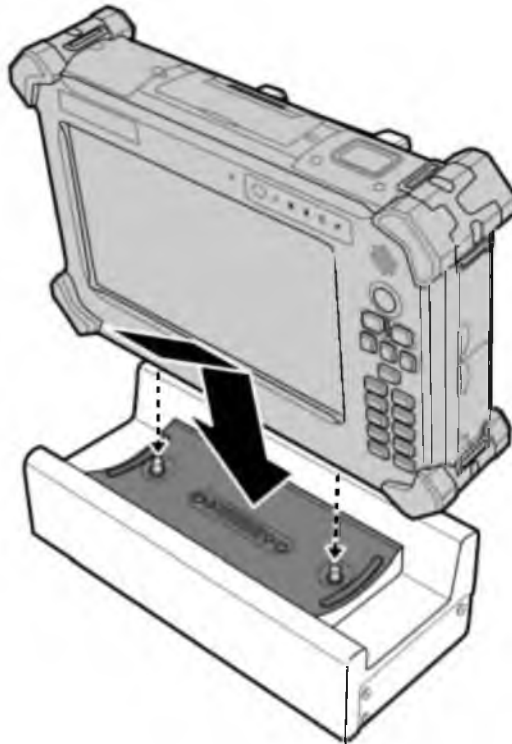

единый адрес: dbk@nt-rt.ru

Docking the Tablet PC

durabook.nt-rt.ru

Product Overview

No.	Item
	Latch
	Guide-Pins
	Terminal
4	Latch bar (with key slot)(Optional)
5	Mounting holes for VESA mount
	USB Ports
	Serial port (RS-232)
	LAN (RJ-45) port
	DC-in jack
10	GPS

*Please contact dealer for appropriate adapter

Installing VESA Mount Plate

Align the plate mounting holes with the holes at the back of the docking station as shown in the illustration. Then secure it with the four included screws.

Docking the Tablet PC

1. Align the Tablet PC by the guide-pins and terminal contact and then place the Tablet PC slantly onto the docking cradle.
2. To secure the Tablet PC in place, pull the latch forward until it is fully engaged.

Connecting with Other Devices

Use the Docking Cradle connectors to connect the power, Internet, and other computer peripherals such as serial port devices, GPS, and USB peripheral devices.

If you mount the docking cradle on the VESA mount, you can attach the cable clamp on the bottom of the cradle to manage all connection cables.